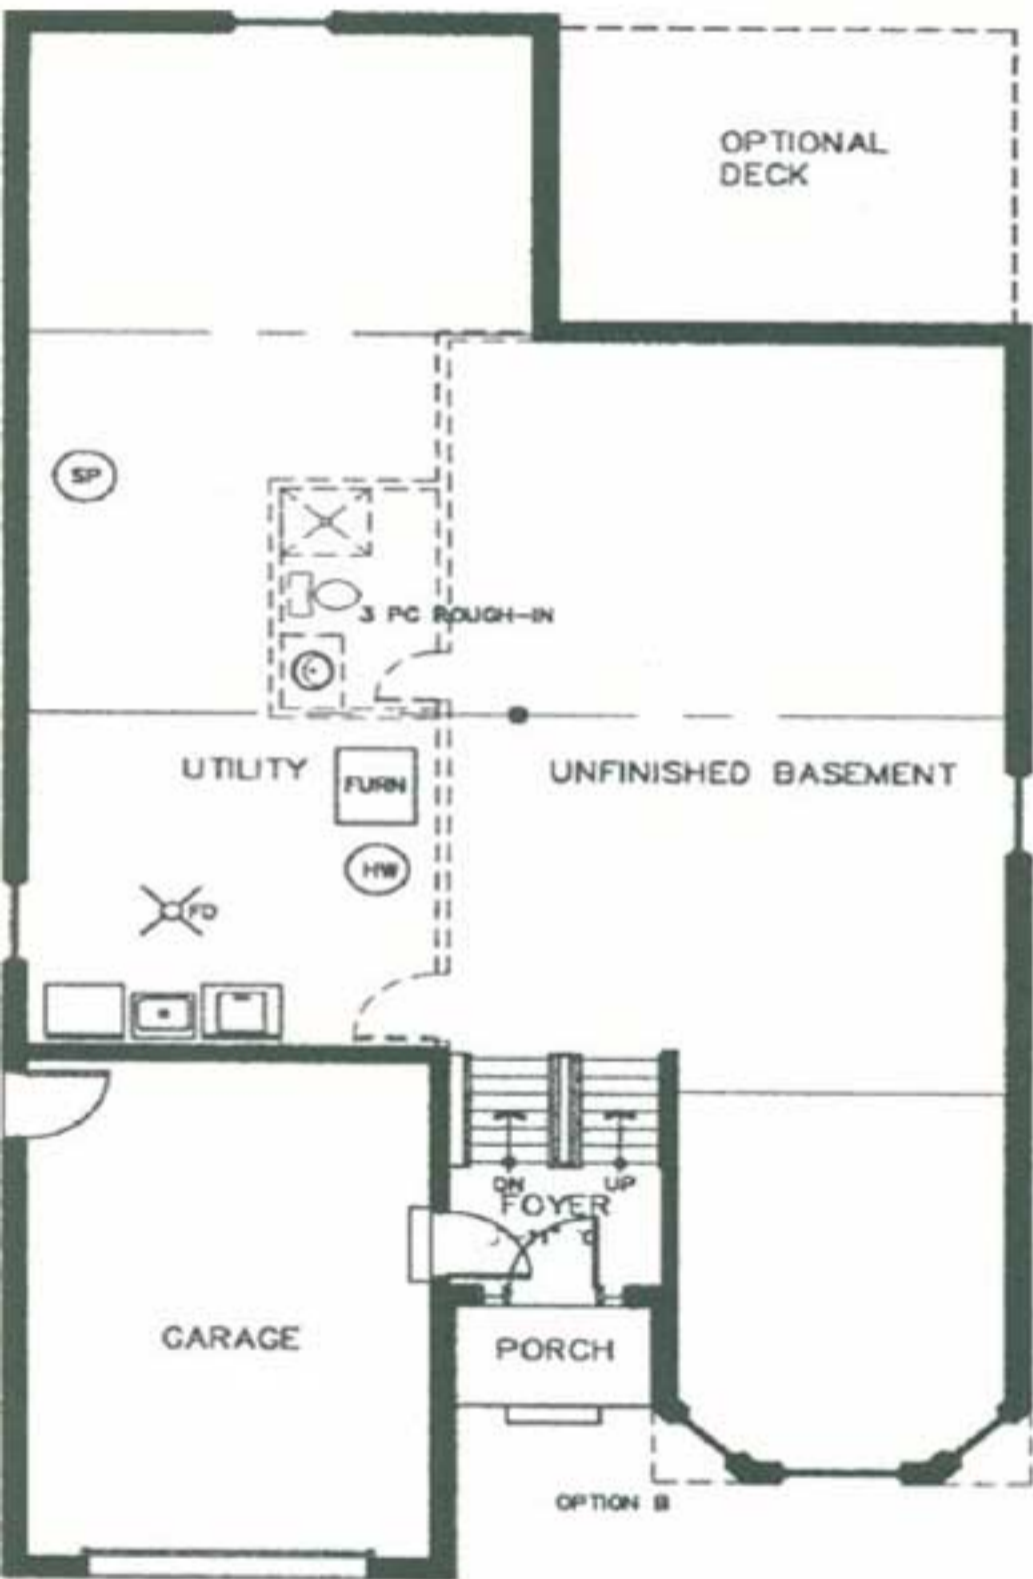

FRONT ELEVATION OPTION "A"

FRONT ELEVATION OPTION "B"

The Normandy

Approximate gross floor area 1,467 square feet. plans may vary from what is shown.