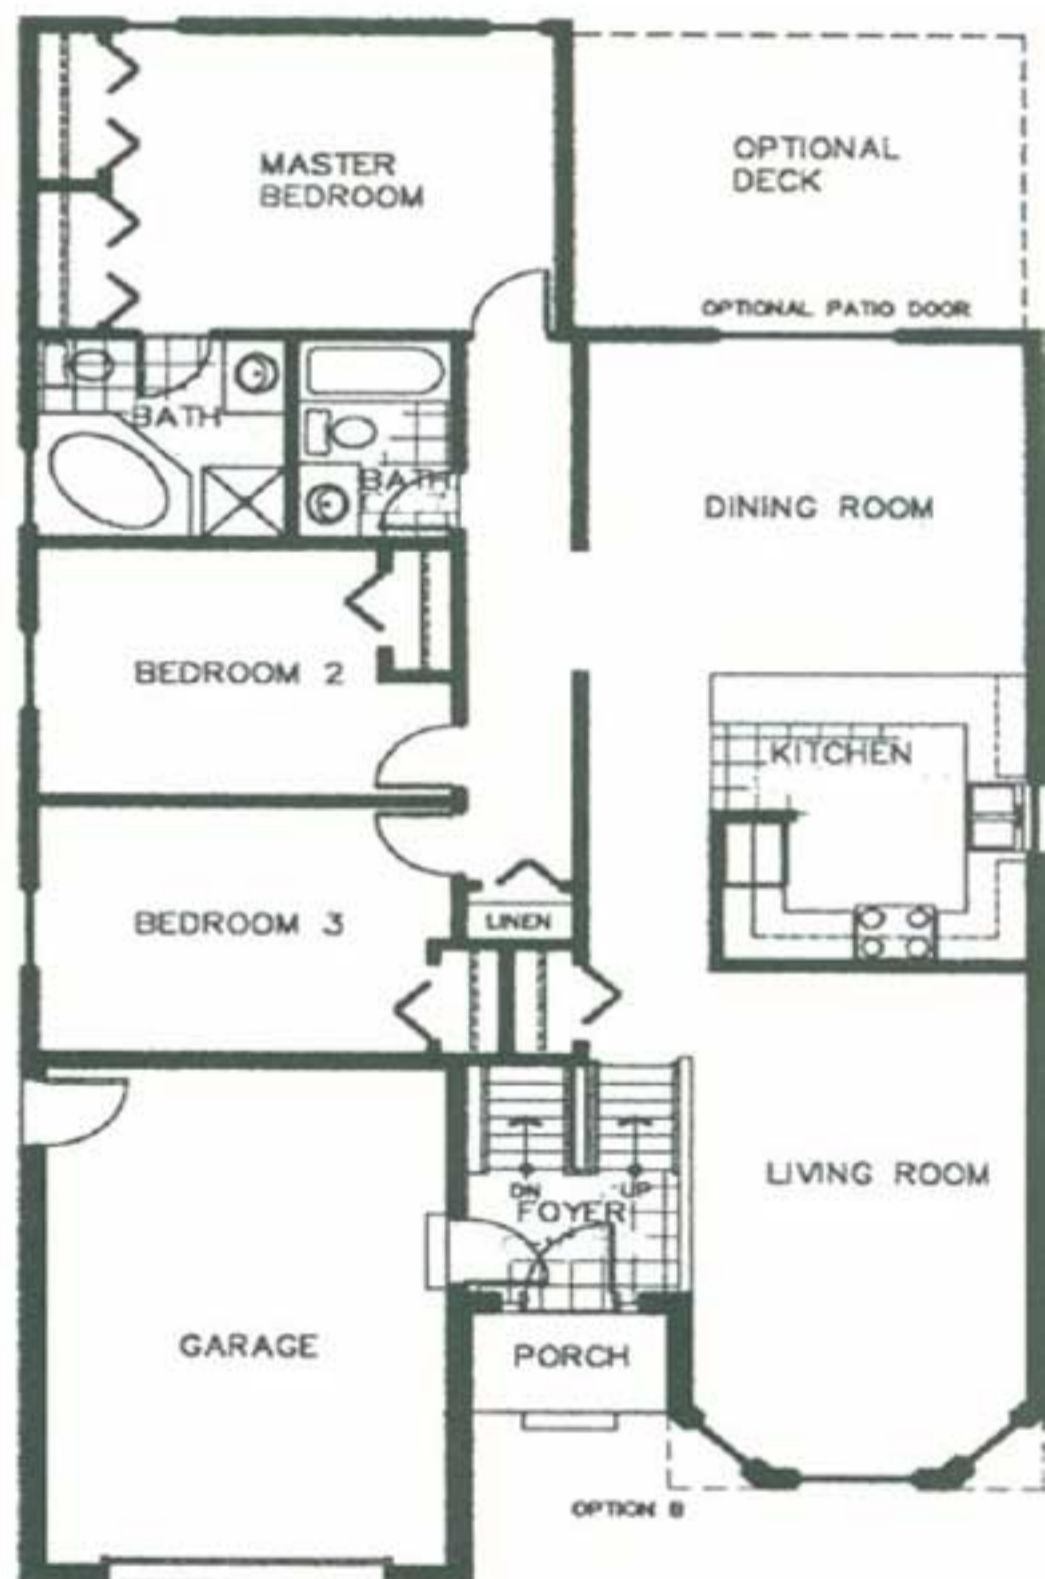

FRONT ELEVATION OPTION "A"

FRONT ELEVATION OPTION "B"

The Normandy

Approximate gross floor area 1,467 square feet. plans may vary from what is shown.